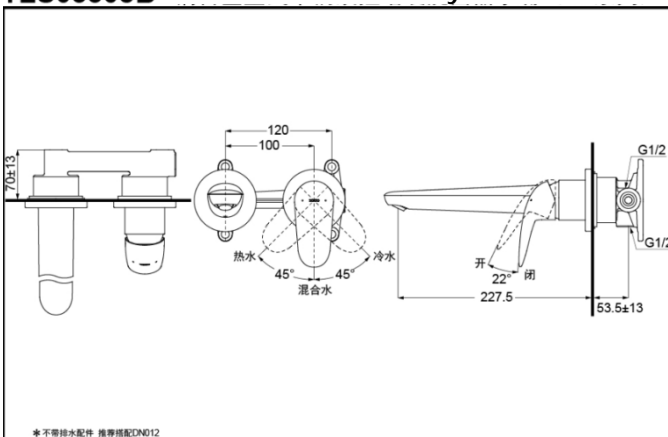

TOTO

Wall-Mounted Lavatory Faucet

TLS03307B
(W/O pop-up
waste)

TLS03308B
(W/O pop-up
waste)

TLS03307B
TLS03308B

FEATURES

- Elegant appearance.
- Beautiful curves reveal elegant taste.
- Easy installation and usage.
- Unique aerial technology , smooth and moderate flow presents more comfort experience and saves water as well.

Reduce The
Water
Technology

TLS03307B Wall-Mounted Lavatory Faucet

*TOTO(CHINA) CO.,LTD. All rights reserved.

TLS03308B Wall-Mounted Lavatory Faucet

*TOTO(CHINA) CO.,LTD. All rights reserved.
TOTO(CHINA) CO.,LTD. www.toto.com.cn

SPECIFICS

Water Inlet Requirement :
0.05MPa(Dynamic
Pressure)~1.0MPa(Static
Pressure)

Water Efficiency : Grade1
Spout : Bubbler equipped

Others

Series : LC