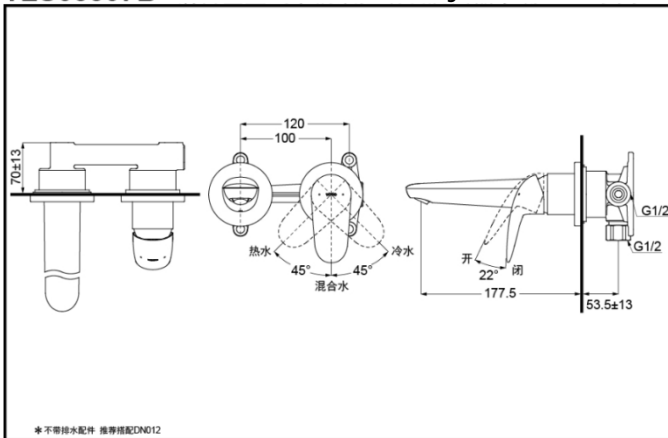

TOTO

Wall-Mounted Lavatory Faucet

TLS03307B
(W/O pop-up
waste)

TLS03308B
(W/O pop-up
waste)

TLS03307B
TLS03308B

FEATURES

- Elegant appearance.
- Beautiful curves reveal elegant taste.
- Easy installation and usage.
- Unique aerial technology , smooth and moderate flow presents more comfort experience and saves water as well.

Reduce The
Water
Technology

TLS03307B Wall-Mounted Lavatory Faucet

*TOTO(CHINA) CO.,LTD. All rights reserved.

TLS03308B Wall-Mounted Lavatory Faucet

*TOTO(CHINA) CO.,LTD. All rights reserved.
TOTO(CHINA) CO.,LTD. www.toto.com.cn

SPECIFICS

Water Inlet Requirement :
0.05MPa(Dynamic
Pressure)~1.0MPa(Static
Pressure)

Water Efficiency : Grade1
Spout : Bubbler equipped

Others

Series : LC